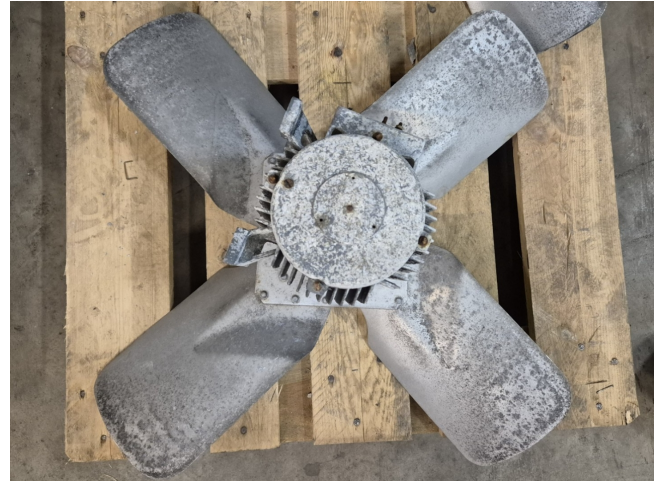

ATB AT 90S/6B-12

Specifications

Marka	ATB
Rodzaj	AT 90S/6B-12
Średnica Ø (mm)	760
Moc (kW)	0,75
Prędkość (obr/min)	930
Size & Weight	760x760x330 mm (LxWxH)
Stock	8

Description

Used ATB AT 90S/6B-12

Used ATB AT 90S/6B-12 fan with the following specifications: 50 Hz - 0,75 kW - 930 RPM - diameter 760 mm.